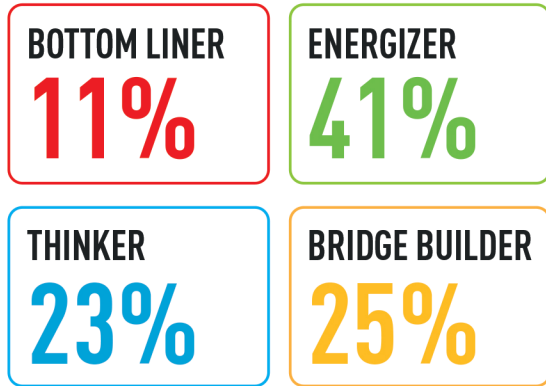

Southern Colorado University

Bulldogs

2017 Season: Men's Basketball

Filter: Whole Team

PRIMARY THINKER	PRIMARY BOTTOM LINER	PRIMARY ENERGIZER	PRIMARY BRIDGE BUILDER
⑤ Lashawn Williams	②④ Tony Newsome	Ed Spillman	⑬ Eric Matthews
③② Alton Hallman	①① Carson Kingsley	Daniel Lawes	② Trevor Dawson
②② Patrick Hamilton		④① Alex Steward	③⑤ Trey James
⑤④ Rain Stevens		③③ Michael Reid	②④ Tony Newsome
		①⑤ Jay Brown	
		⑤ Lashawn Williams	
		⑤④ Rain Stevens	