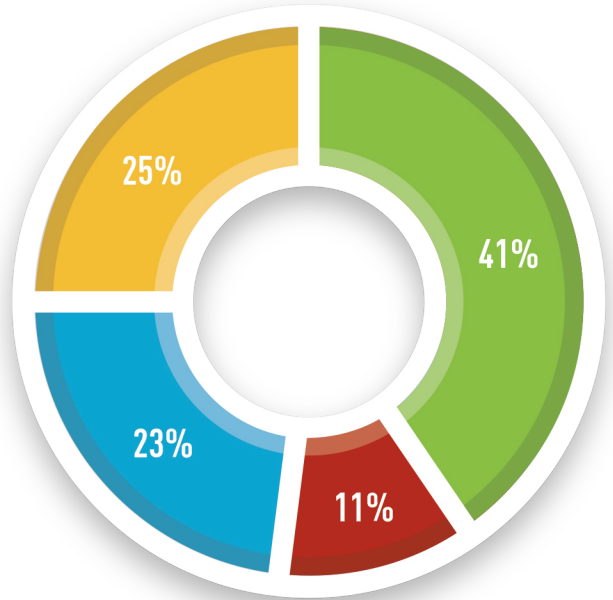

Southern Colorado University

Bulldogs

2017 Season: Men's Basketball

Filter: Whole Team

PRIMARY THINKER	PRIMARY BOTTOM LINER	PRIMARY ENERGIZER	PRIMARY BRIDGE BUILDER
⑤ Lashawn Williams	②④ Tony Newsome	Ed Spillman	⑬ Eric Matthews
③② Alton Hallman	①① Carson Kingsley	Daniel Lawes	② Trevor Dawson
②② Patrick Hamilton		④① Alex Steward	③⑤ Trey James
⑤④ Rain Stevens		③③ Michael Reid	②④ Tony Newsome
		①⑤ Jay Brown	
		⑤ Lashawn Williams	
		⑤④ Rain Stevens	